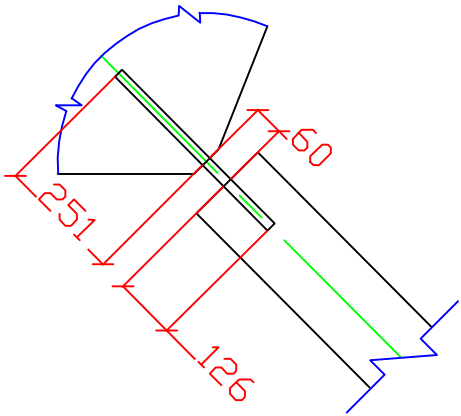

G-3
SK-4

IBCBF - IN-PLANE BUCKLE CBF	
NCREE BRACED FRAME TEST	DATE: NOV 7, 2008
UNIT: mm	SK-4