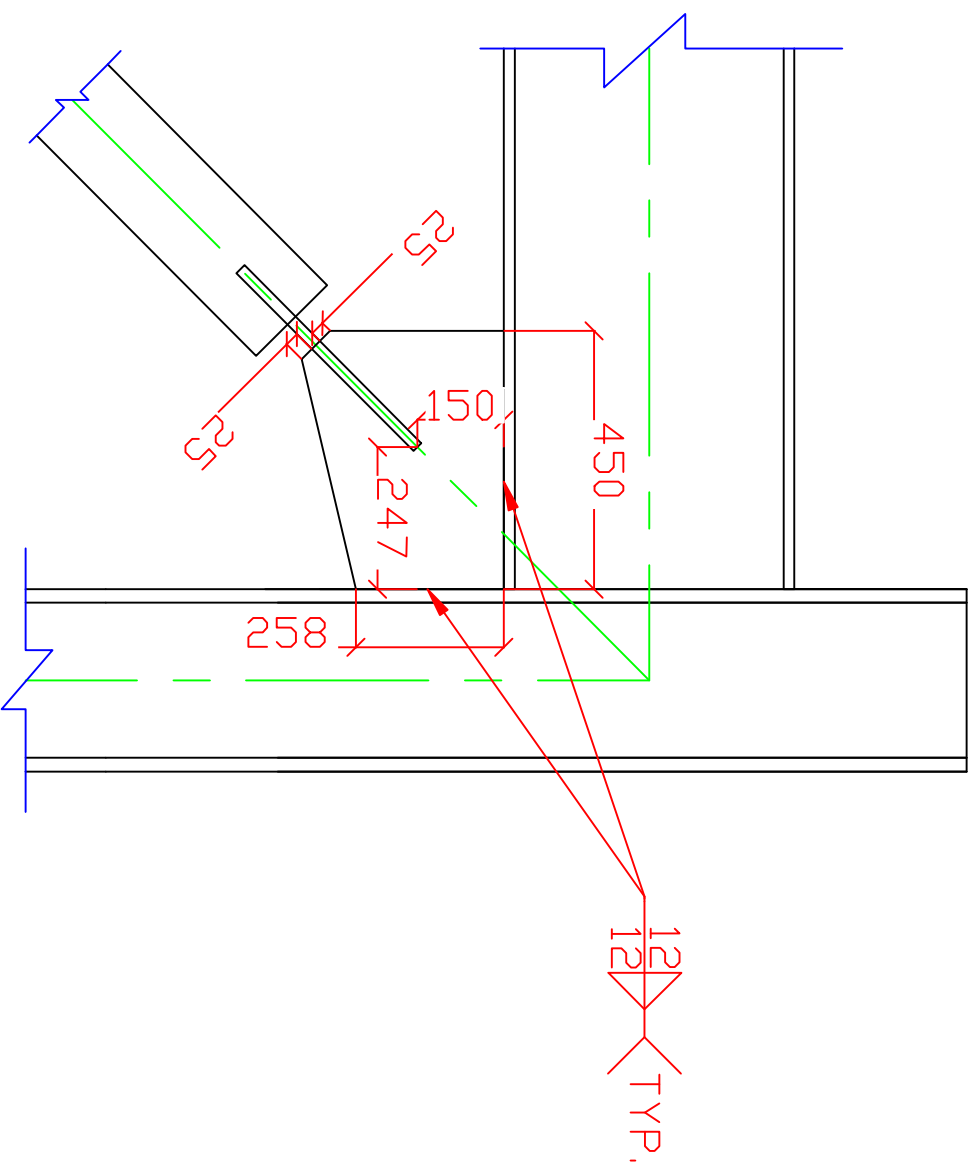

G-1
SK-2

IBCBF - IN-PLANE BUCKLE CBF

NCREE BRACED FRAME TEST

DATE: NOV 7, 2008

UNIT: mm

SK-2